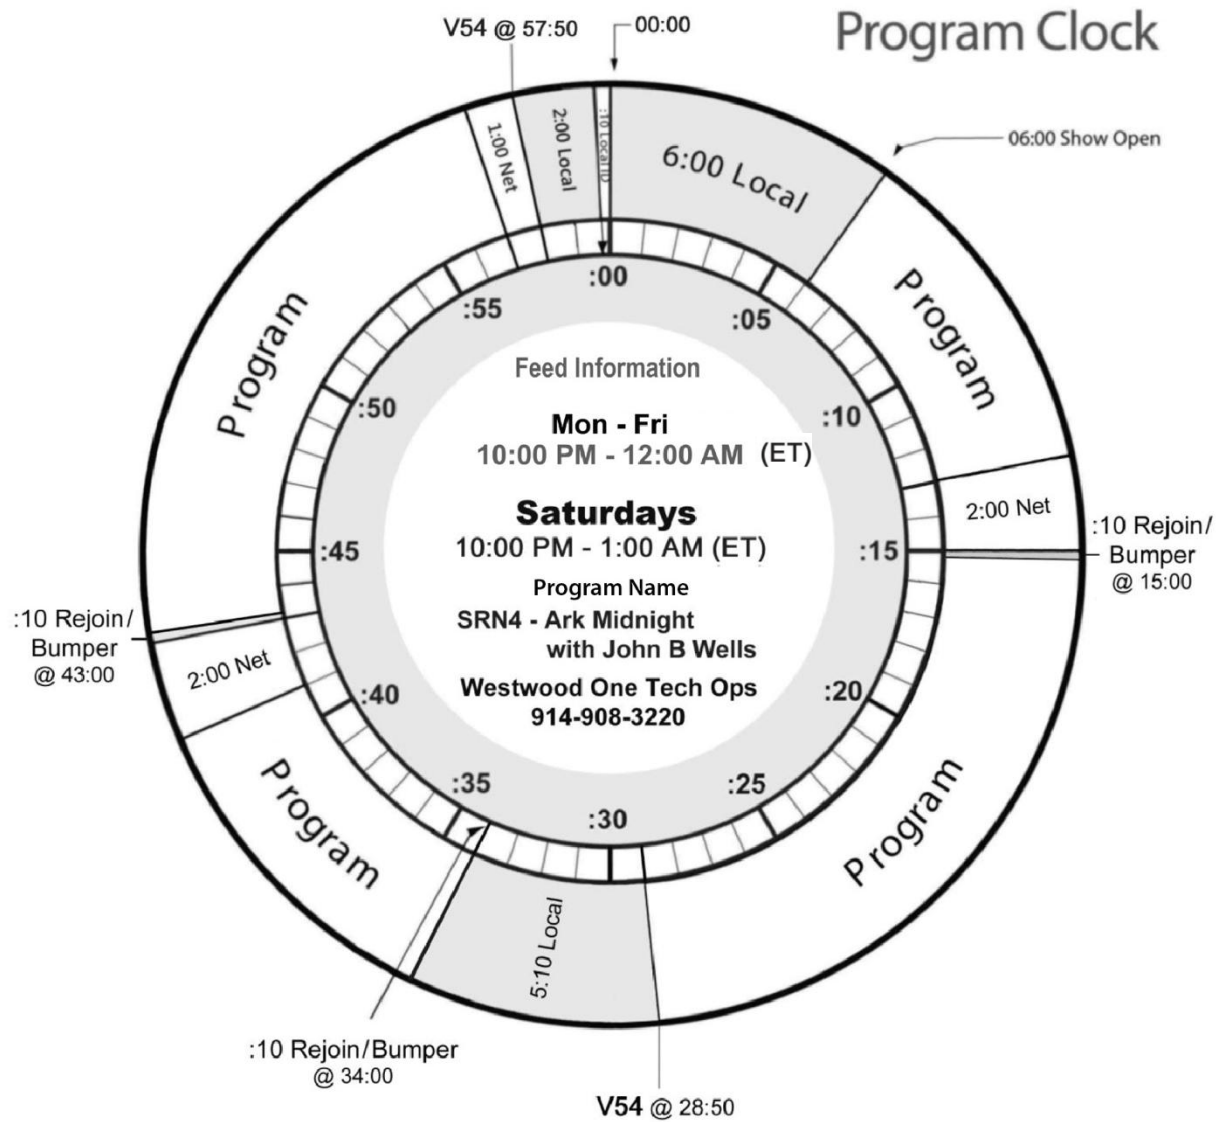

# Caravan to Midnight – Mon - Fri Ark Midnight – Saturdays With John B Wells

Available on the Westwood One Wegener receiver:

Caravan To Midnight M-F 9:00pm to 11pm CDST

ARK Midnight Saturday 9:00 to Midnight CDST

**Available on the Westwood One Wegener receiver:**

Caravan To Midnight M-F 9:00 to 11:00 CDST

ARK Midnight Saturday 9:00 to Midnight CDST