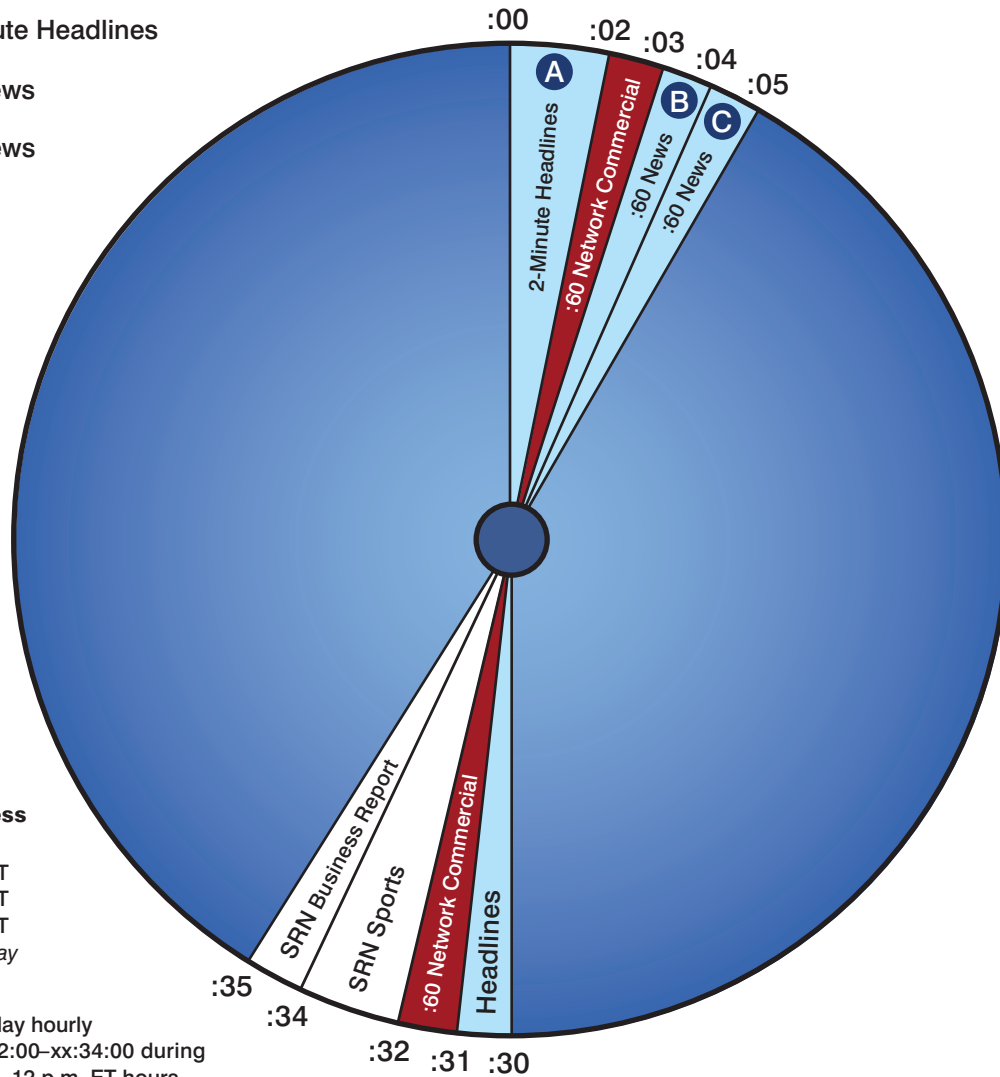

Townhall NEWS

BECAUSE NOBODY WANTS TO WAIT FOR NEWS ANYMORE

A F F I L I A T E H O U R C L O C K

TOP OF THE HOUR NEWS 00:00-05:00

- **A** 2-Minute Headlines
- **B** :60 News
- **C** :60 News

SRN Business Report

5:34 a.m. ET
10:34 a.m. ET
4:34 p.m. ET
Monday-Friday

SRN Sports

Monday-Friday hourly
from xx:32:00-xx:34:00 during
the 5 a.m.-12 p.m. ET hours
Saturday-Sunday hourly
from xx:32:00-xx:34:00 during
the 8 a.m.-10 p.m. ET hours

Affiliates can schedule programming on their Westwood One Wegener receiver at showdirector.westwoodone.com/:

CONTACT: SRN Affiliate Relations Representatives

West Coast | Mountain | Midwest Region (North Dakota to Texas)
Kelli DeShan | Affiliate Relations Manager
kdeshan@srnradio.com | (972) 707.6882

East Coast & Central Region (Minnesota to Louisiana)
Jim Bligh | Affiliate Relations Manager
jbligh@srnradio.com | (212) 419.4663

srnonline.com