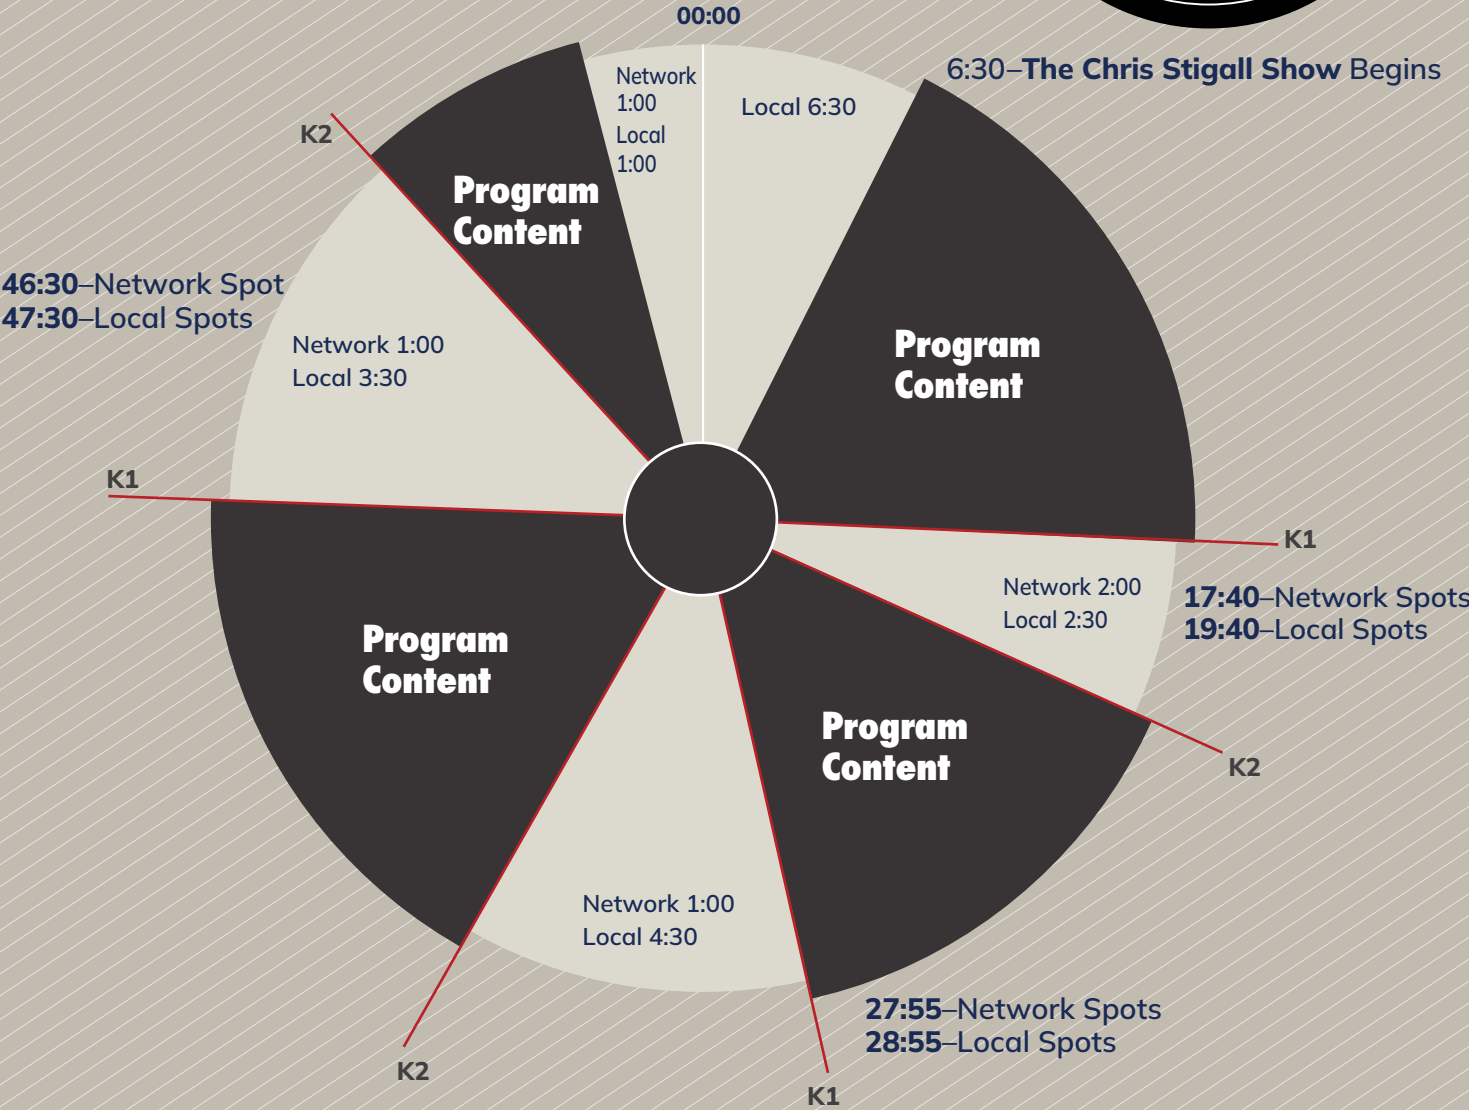

- (Live) Monday-Friday 6am-9am, Eastern; 3am-6am Pacific
- Available on a market-exclusive, barter basis
- SES-2 Satellite, Westwood One Wegener receiver
- Salem XDS-IP receiver
- 5 minutes national barter
- 17 minutes available for local insertion

**SALEM
MEDIA**
srnonline.com

CONTACT

JIM BLYGH

SRN Affiliate Relations Manager

jbligh@srnradio.com | (212) 419-4663

AFFILIATE CLOCK

57:45–Network Spots
58:50–Local Spots

6:30–The Chris Stigall Show Begins